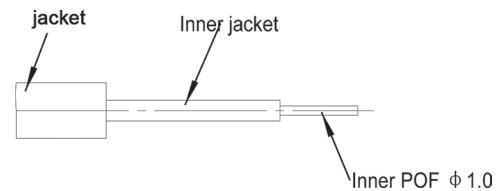

Cross section