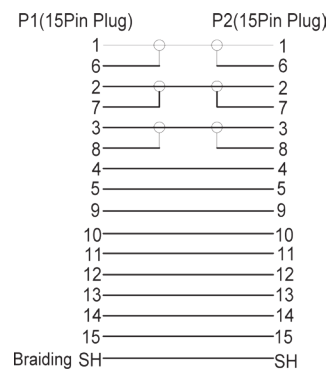

● ● ●
10 Years Warranty
OFC **24 Carat Gold** **2x**
Designed in Germany High-Quality Assurance 99,99% Oxygen Free Copper Anti Resistance Connections Cable Shielding