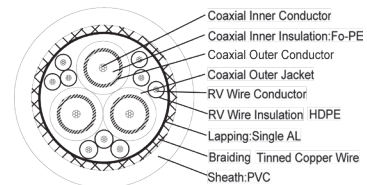

Specifications

Connections

Plug material:	triple-coated PVC / ABS
Contact material:	24-Karat gold plated
Shielding:	yes
Port 1, type:	VGA connector (15-pin)
Connector 1, connector length (mm):	46.6
Connector 1, connector width (mm):	35.0
Connector 1, connector height (mm):	16.4
Port 2, type:	VGA connector (15-pin)
Connector 2, connector length (mm):	46.6
Connector 2, connector width (mm):	35.0
Connector 2, connector height (mm):	16.4

cable

Type:	Round cable
Length (m):	1 2 3 5 7.5 10 15 20
Inner conductor material:	OFC (Oxygen free copper)
Inner conductor diameter (mm):	7 x 0.120
AWG:	28
Number of shieldings:	2 x
Type of 1st shielding	Aluminium foil
Type of 2nd shielding	Copper braid 128 wires x 0.10 mm cross section
Outer sheath material:	highly elastic PVC
Outer sheath diameter (mm):	8.0
Ferrite core:	on both sides
Ferrite core diameter (mm):	18.0
Kink protection:	on both sides

Signal transmission

Transmission modes:	analog video signals
max. resolution:	SVGA (1280 x 1024)
supported color spaces:	16/24 bit RGB/YUV
other supported standards:	VGA (1024 x 768)
Characteristic impedance (Ω):	75

General

Operating temperature from / to (°C):	-10 / +80
Warranty (years):	10

Cross section

Wiring diagram

● ● ●
10 Years Warranty
OFC **24 Carat Gold** **2x**
 Designed in Germany High-Quality Assurance 99,99% Oxygen Free Copper Anti Resistance Connections Cable Shielding