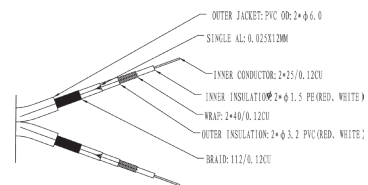

cable

Type:	Round cable
Length (m):	0.14
Inner conductor material:	OFC (Oxygen free copper)
Inner conductor diameter (mm):	25 x 0.120
AWG:	23
Number of shieldings:	2 x
Type of 1st shielding	Aluminium foil
Type of 2nd shielding	Copper braid 42 wires x 0.12 mm cross section
Outer sheath material:	highly elastic PVC
Outer sheath diameter (mm):	3.9
Kink protection:	on both sides

Cross section

Wiring diagram

				
Designed in Germany	High-Quality Assurance	99,99% Oxygen Free Copper	Anti Resistance Connections	Cable Shielding

MP3 Y-adaptor

plug connection of 3.5 mm jack to stereo audio