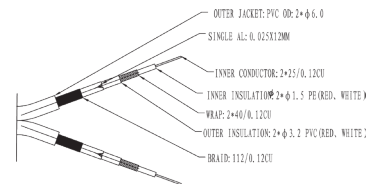

Cross section