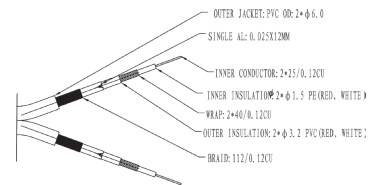

Cross section