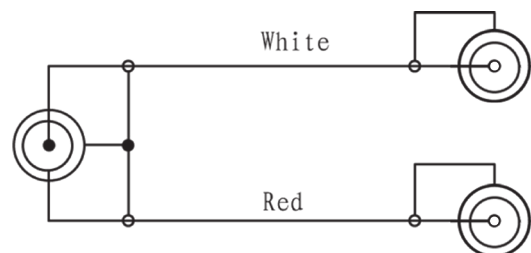

cable

Type:	Round cable
Length (m):	0.14
Inner conductor material:	OFC (Oxygen free copper)
Inner conductor diameter (mm):	25 x 0.120
AWG:	23
Number of shieldings:	2 x
Type of 1st shielding	Aluminium foil
Type of 2nd shielding	Copper braid 42 wires x 0.12 mm cross section
Outer sheath material:	highly elastic PVC
Outer sheath diameter (mm):	3.9
Kink protection:	on both sides

Signal transmission

Transmission modes:	analog audio signals
---------------------	----------------------

General

Operating temperature from / to (°C):	-10 / +80
Warranty (years):	10

Cross section

Wiring diagram