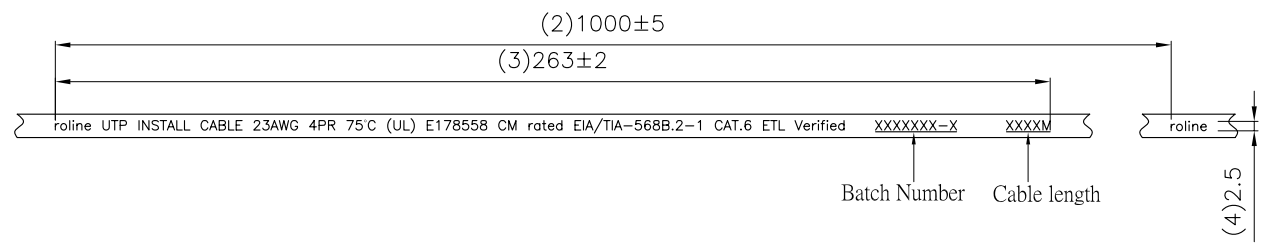

Datenblatt - Fiche technique - Data sheet

21.15.0990

ROLINE UTP-Kabel Kat.6 / Class E Massivdraht, 100m

ROLINE Câble UTP Cat. 6 / Classe E rigide, AWG23, 100m

ROLINE UTP Cable Cat.6, Solid Wire, AWG23, 100 m

1 2 3 4 5 6

A

SCALE 8/1

B

SCALE 1/2

C

SCALE 1/1

roline UTP INSTALL CABLE 23AWG 4PR 75°C (UL) E178558 CM rated EIA/TIA-568B.2-1 CAT.6 ETL Verified XXXXXX-X XXXXM

D

Specifications :

- 1.Wiring:T568B
- 2.Copper conductor :23AWG
- 3.XXXXXX-X:Batch Number
- 4.XXXXM:Cable length
- 5.Cable Material P/N:1DURO463000XXRROL000
- 6.Print legend : Black cable with white printing, all other cable with blue printing
- 7.Wire OD :