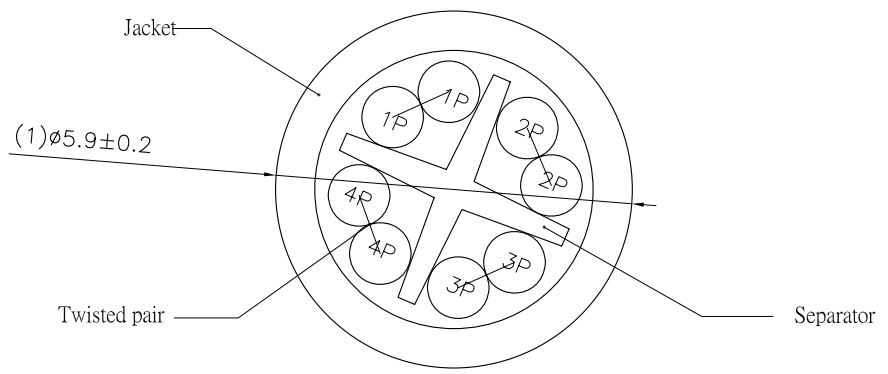

Datenblatt - Fiche technique - Data sheet

21.15.0990

ROLINE UTP-Kabel Kat.6 / Class E Massivdraht, 100m

ROLINE Câble UTP Cat. 6 / Classe E rigide, AWG23, 100m

ROLINE UTP Cable Cat.6, Solid Wire, AWG23, 100 m

1 2 3 4 5 6

A

SCALE 8/1

B

SCALE 1/2

C

SCALE 1/1

roline UTP INSTALL CABLE 23AWG 4PR 75°C (UL) E178558 CM rated EIA/TIA-568B.2-1 CAT.6 ETL Verified XXXXXX-X XXXXM

D

Specifications :

- 1.Wiring:T568B
- 2.Copper conductor :23AWG
- 3.XXXXXX-X:Batch Number
- 4.XXXXM:Cable length
- 5.Cable Material P/N:1DURO463000XXRROL000
- 6.Print legend : Black cable with white printing, all other cable with blue printing
- 7.Wire OD :