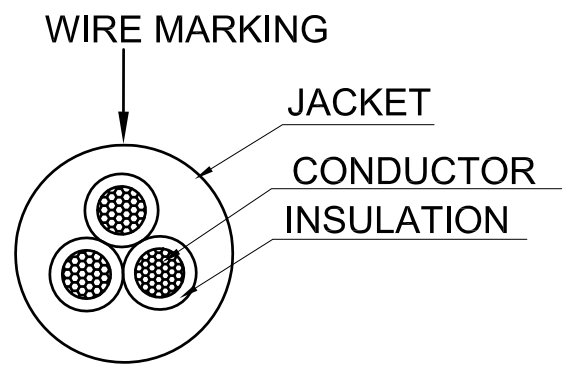

Datenblatt - Fiche technique - Data sheet

**19.08.1110**

ROLINE Schutzkontakt-Zuleitungskabel, 230VAC, offenes Ende, schwarz, 1,8 m

ROLINE AC230V Cordon d'alimentation secteur Schuko - dénudé avec cosses,  
noir, 1,8 m

ROLINE Power Cable with Schuko connector / open end, AC 230V, black, 1.8 m

7	8	9	10
DATE	REV	DESCRIPTION	BY
2015.10.19	A/0	NEW	Maxwell Yuan
2015.12.25	A/1	ADD THE TAIL PROCESS SIZE	Maxwell Yuan
2015.12.25	A/2	CHANGE	Susam Tang

REMARKS:

- 1.PLUG(SF-04) RATED POWER:250V 16A
- 2.WIRE:H05VV F 3G0.75mm<sup>2</sup> RATED VOLTAGE:300V/500V
- 3.COLOR: BLACK
- 4.DVW TEST:2000VAC,1S
- 5.POLARIZATION AND CONTINUITY TEST

WIRE MARKING: (Hollow) NO.129		+ S + S + S KEMA-KEUR  CEBC 972 <VDE> NF-USE 1345 IEMMEQU H05VV-F 3G0.75MM <sup>2</sup> V-75 300/ 500V ORDINARY DUTY NSW17436 YFC BON-EAGLE					
Key Size		3RD		<b>SECOMP</b>			
Length (mm)	Tolerance						
	Critical	Normal	General				
0-15	±0.05	±0.10	±1.0			Part No.	19.08.1110
15-60	±0.10	±0.20				Description	ROLINE Power Cord,Schuko+open end,1.8m,black
60-150	±0.15	±0.35	±1.5	UNIT	mm		
150-350	±0.20	±0.50		PAGE	1/1		
350-1000	±0.40	±0.65	±2.0	Draw.No.			
				APPROVAL	CHECKER	DRAWER	
					QinRao	Susam Tang	