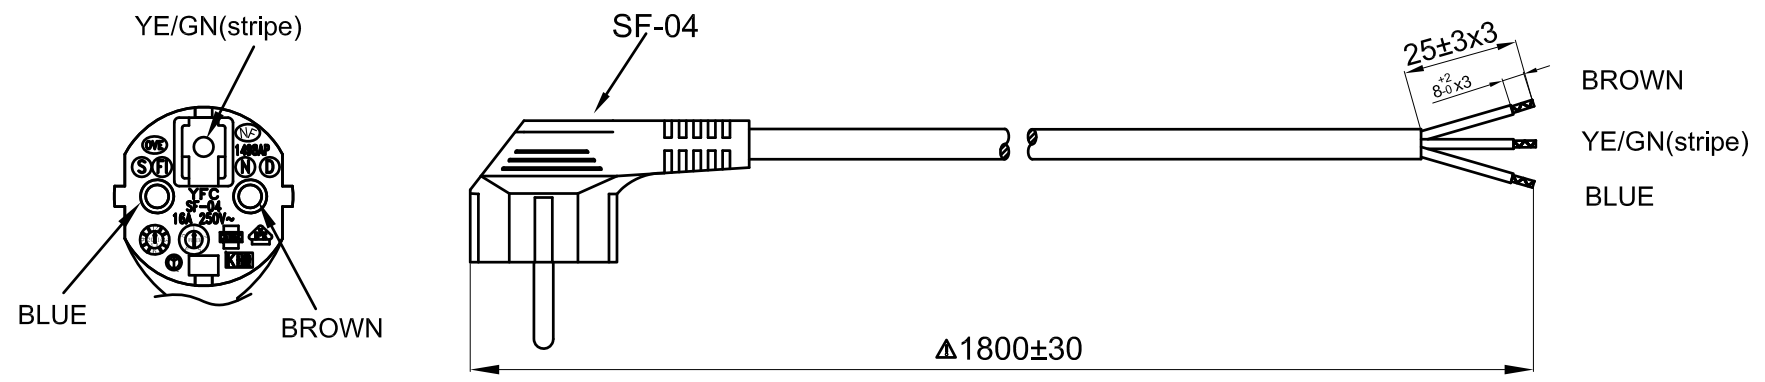

Datenblatt - Fiche technique - Data sheet

**19.08.1110**

ROLINE Schutzkontakt-Zuleitungskabel, 230VAC, offenes Ende, schwarz, 1,8 m

ROLINE AC230V Cordon d'alimentation secteur Schuko - dénudé avec cosses,  
noir, 1,8 m

ROLINE Power Cable with Schuko connector / open end, AC 230V, black, 1.8 m

7	8	9	10
DATE	REV	DESCRIPTION	BY
2015.10.19	A/0	NEW	Maxwell Yuan
2015.12.25	A/1	ADD THE TAIL PROCESS SIZE	Maxwell Yuan
2015.12.25	A/2	CHANGE	Susam Tang

REMARKS:

- 1.PLUG(SF-04) RATED POWER:250V 16A
- 2.WIRE:H05VV F 3G0.75mm<sup>2</sup> RATED VOLTAGE:300V/500V
- 3.COLOR: BLACK
- 4.DVW TEST:2000VAC,1S
- 5.POLARIZATION AND CONTINUITY TEST

WIRE MARKING: (Hollow) NO.129		+ S + S + S KEMA-KEUR  CEBC 972 <VDE> NF-USE 1345 IEMMEQU H05VV-F 3G0.75MM <sup>2</sup> V-75 300/ 500V ORDINARY DUTY NSW17436 YFC BON-EAGLE					
Key Size		3RD		<b>SECOMP</b>			
Length (mm)	Tolerance						
	Critical	Normal	General				
0-15	±0.05	±0.10	±1.0			Part No.	19.08.1110
15-60	±0.10	±0.20				Description	ROLINE Power Cord,Schuko+open end,1.8m,black
60-150	±0.15	±0.35	±1.5	UNIT	mm		
150-350	±0.20	±0.50		PAGE	1/1		
350-1000	±0.40	±0.65	±2.0	Draw.No.			
				APPROVAL	CHECKER	DRAWER	
					QinRao	Susam Tang	