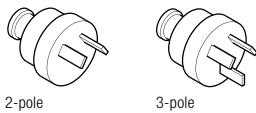

EARTHED TRAVEL ADAPTER WORLD TO USA WITH USB

EARTHED 3-POLE ADAPTER + USB CHARGER = CHARGE & POWER CONTEMPORARILY

WORLD INPUT

Australia, UK, USA, Switzerland and Italy plugs can be inserted!

AUSTRALIA/CHINA