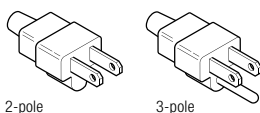

EARTHED TRAVEL ADAPTER WORLD TO USA WITH USB

EARTHED 3-POLE ADAPTER + USB CHARGER = CHARGE & POWER CONTEMPORARILY

WORLD INPUT

Australia, UK, USA, Switzerland and Italy plugs can be inserted!

AUSTRALIA/CHINA

ITALY

SWITZERLAND

UK

USA

EUROPE

USA OUTPUT

Many countries in the world have the socket standard that accepts the USA plug. However in total over 50 countries around the globe accept this plug standard type B.

Sketch of plug standard: type B

2.1A USB CHARGER

The integrated USB charger port allows all USB devices to be charged with 2.1A.

FURTHER SPECIFICATIONS

Safety proofed (IEC 60884, LVD EN 60950)
Input voltage: 100V – 125V
Max. load: 15A
Power rating: 125V – 1875W / 250V – 4000W
USB output: 5V / 2.1A

COLOUR: white

WEIGHT & DIMENSIONS

Adapter net: 67g / L 58 mm W 58 mm H 45 mm
Adapter & Packaging brut: 95g / L 64 mm W 64 mm H 80 mm

PACKAGING UNIT

Master: 20
Dimensions master: 330 x 140 x 185 mm

Made in China

PRODUCT	ARTICLE-NO.	EAN-CODE
Q2US USB, retail, white	1.100150	7640167560066