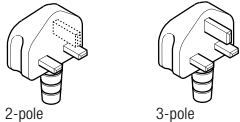

EARTHED TRAVEL ADAPTER WORLD TO USA WITH USB

EARTHED 3-POLE ADAPTER + USB CHARGER = CHARGE & POWER CONTEMPORARILY

WORLD INPUT

Australia, UK, USA, Switzerland and Italy plugs can be inserted!

AUSTRALIA/CHINA

ITALY

SWITZERLAND

UK

USA

EUROPE

USA OUTPUT

Many countries in the world have the socket standard that accepts the USA plug. However in total over 50 countries around the globe accept this plug standard type B.

Sketch of plug standard: type B

2.1A USB CHARGER

The integrated USB charger port allows all USB devices to be charged with 2.1A.

FURTHER SPECIFICATIONS

Safety proofed (IEC 60884, LVD EN 60950)
Input voltage: 100V – 125V
Max. load: 15A
Power rating: 125V – 1875W / 250V – 4000W
USB output: 5V / 2.1A

COLOUR: white

WEIGHT & DIMENSIONS

Adapter net: 67g / L 58 mm W 58 mm H 45 mm
Adapter & Packaging brut: 95g / L 64 mm W 64 mm H 80 mm

PACKAGING UNIT

Master: 20
Dimensions master: 330 x 140 x 185 mm

Made in China

PRODUCT	ARTICLE-NO.	EAN-CODE
Q2US USB, retail, white	1.100150	7640167560066