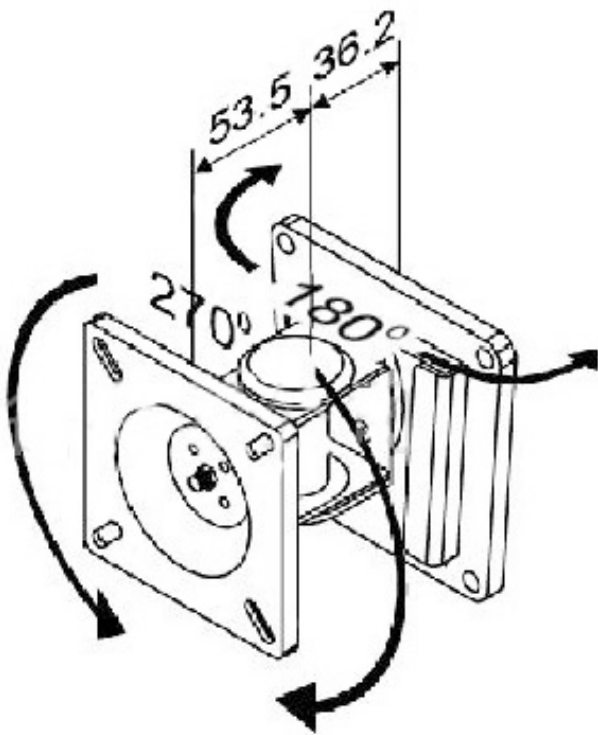

Datenblatt - Fiche technique - Data sheet

17.99.1120

VALUE LCD-Befestigung, Wandmontage, 1 Gelenk

VALUE Fixation LCD, montage mural, 1 pivot

VALUE LCD Monitor Wall Mount Kit, 1 Joint

Item No.: 17.99.1120

VALUE LCD Monitor Wall Mount Kit, 1 Joint, black

Features:

- Screen size: 14"-24"
- Support up to 15kgs
- Tilt: 160° up or down
- Swivel: 270°
- VESA: 75x75mm/100x100mm
- Material: Cold steel construction