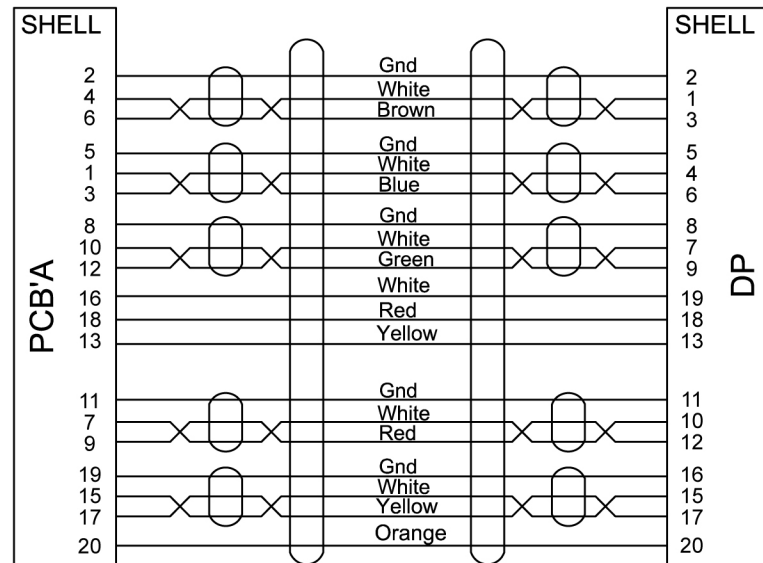

RoHS Compliant

P1

HDMI MALE

DISPLAYPORT PLUG

P2

Pin Assignment

Test requirement:

Resolution: 4K*2K@60HZ

Table :

P/N	Length
11.04.5785	1000 ± 20 mm
11.04.5786	2000 ± 30 mm
11.04.5787	3000 ± 40 mm

- 1 Cable [30AWG(7/0.1T)x1P+D+AL+MYLAR]x5P+30AWG(7/0.1T)x5C+F+ADB16/5/0.12(AL) ◦
Jacket : PVC, Black ◦ O.D.=6.0±0.20mm ◦
- 2 DP Connector Male, Solder, Gold Plated ◦
- 3 Clip DP
- 4 Shell DP : ABS, Black
- 5 HDMI Connector DP to HDMI PCB'A, Gold Plated
Shell : ABS, Black
- 6 PE LDPE
- 7 PVC 60P, Black

REV.	DATE	CONTENTS OF CHANGE	DESIGNER	TOL ±	APPROVAL	CHECK	DRAWING	DESIGN	DRAWING NAME	ROLINE DisplayPort Cable, DP-UHDTV, M/M		
				RANGE	PHILP	PHILP		TREE	DATE	PART NO.	11.04.5785, 11.04.5786, 11.04.5787	ROO
1				0~6					2016-05-6			
2				6~30								
3				30~80								
4				80~180								
5				180~315								
				315~800								