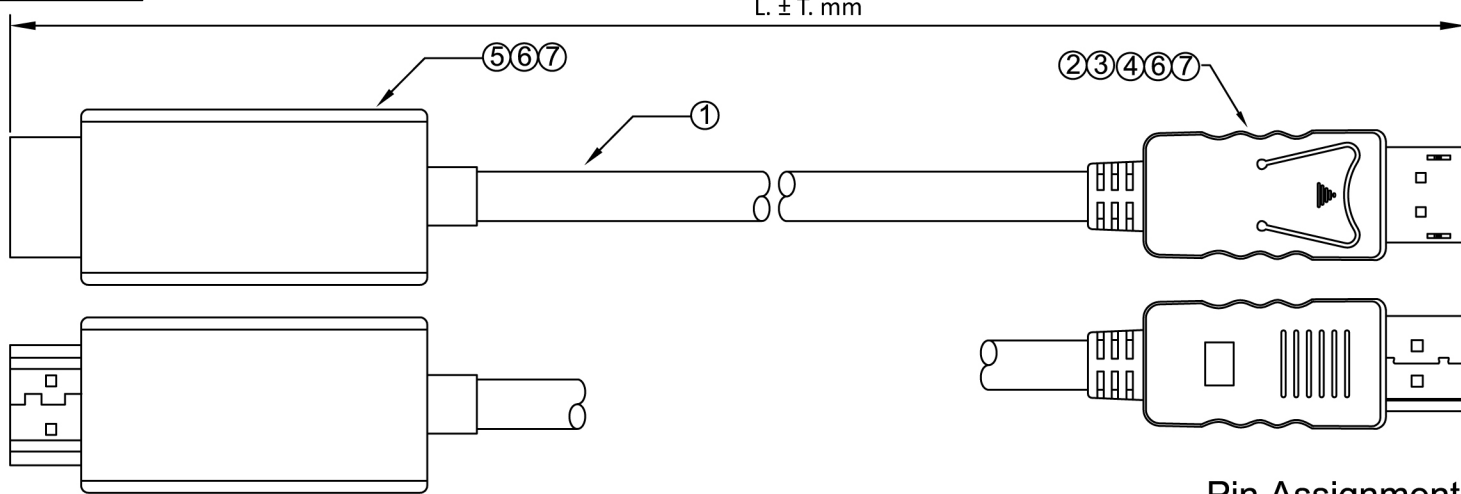

RoHS Compliant

P1

HDMI MALE

DISPLAYPORT PLUG

P2

Pin Assignment

Test requirement:

Resolution: 4K*2K@60HZ

Table :

P/N	Length
11.04.5785	1000 ± 20 mm
11.04.5786	2000 ± 30 mm
11.04.5787	3000 ± 40 mm

- 1 Cable [30AWG(7/0.1T)x1P+D+AL+MYLAR]x5P+30AWG(7/0.1T)x5C+F+ADB16/5/0.12(AL) ◦
Jacket : PVC, Black ◦ O.D.=6.0±0.20mm ◦
- 2 DP Connector Male, Solder, Gold Plated ◦
- 3 Clip DP
- 4 Shell DP : ABS, Black
- 5 HDMI Connector DP to HDMI PCB'A, Gold Plated
Shell : ABS, Black
- 6 PE LDPE
- 7 PVC 60P, Black

REV.	DATE	CONTENTS OF CHANGE	DESIGNER	TOL ±	APPROVAL	CHECK	DRAWING	DESIGN	DRAWING NAME	ROLINE DisplayPort Cable, DP-UHDTV, M/M		
				RANGE	PHILP	PHILP		TREE	DATE	PART NO.	11.04.5785, 11.04.5786, 11.04.5787	ROO
1				0~6					2016-05-6			
2				6~30								
3				30~80								
4				80~180								
5				180~315								
				315~800								

SCALE 1:1 UNIT MM