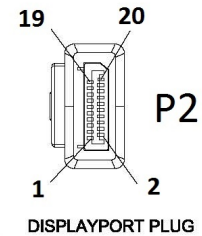

**Datenblatt - Fiche technique - Data sheet
11.04.5780**

ROLINE DisplayPort Kabel DP – HDTV, ST/ST, 1,0m

ROLINE Câble DisplayPort DP – HDTV, M/M, 1,0m

ROLINE DisplayPort Cable, DP – HDTV, M/M, 1 m

SPECIFICATION:

1. Cable: UL20276 (32AWG*1P+D+AL/MY)x5P + 32AWGx5C + AL + D + Braid(AL), Jacket PVC Black, OD=5.5±0.2mm(No LOGO)
2. Connector: DP(M), Soldering Type with Latch, Black Insulator, Nickel Plating
3. Case: DP(M) Black, Under Cover
4. Case: DP(M) Black, Upper Cover
5. Connector: DP to HDTV A/M Black Insulator, PCBA, Nickel Plating
6. Inner Mold: LDPE (RoHS)-PE101
7. Outer Mold: 60P Black PVC

Table:

	Length	Tolerance
1	1000 mm	±20 mm
2	2000 mm	±30 mm
3	3000 mm	±50 mm

REV.	DATE	CONTENTS OF CHANGE	DESIGNER	TOL ±								APPROVAL	CHECK	DATE			
				RANGE	Pla	Met	Ins	Por	Cab	Pac	Gas				DIS		
①				0~6	0.1	0.1	0.1	0.2	0.5	1	0.5	0.2	PHILIP	PHILIP	2015-08-28		
②				6~30	0.1	0.1	.15	.25	1	1	0.5	.25					
③				30~80	0.1	.15	0.2	0.3	2	1.5	1	0.3					
④				80~180	.15	.15	.25	0.3	2	2	1	.45					
⑤				180~315	.15	0.2	0.3	0.4	2.5	2	1	0.6					
				315~800	0.2	0.3	0.4	0.5	3	3	2	1.1	⑥	SCALE	1:1	UNIT	MM