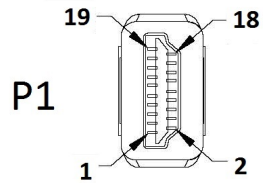

**Datenblatt - Fiche technique - Data sheet
11.04.5780**

ROLINE DisplayPort Kabel DP – HDTV, ST/ST, 1,0m

ROLINE Câble DisplayPort DP – HDTV, M/M, 1,0m

ROLINE DisplayPort Cable, DP – HDTV, M/M, 1 m

SPECIFICATION:

1. Cable: UL20276 (32AWG*1P+D+AL/MY)x5P + 32AWGx5C + AL + D + Braid(AL), Jacket PVC Black, OD=5.5±0.2mm(No LOGO)
2. Connector: DP(M), Soldering Type with Latch, Black Insulator, Nickel Plating
3. Case: DP(M) Black, Under Cover
4. Case: DP(M) Black, Upper Cover
5. Connector: DP to HDTV A/M Black Insulator, PCBA, Nickel Plating
6. Inner Mold: LDPE (RoHS)-PE101
7. Outer Mold: 60P Black PVC

Table:

	Length	Tolerance
1	1000 mm	±20 mm
2	2000 mm	±30 mm
3	3000 mm	±50 mm

REV.	DATE	CONTENTS OF CHANGE	DESIGNER	TOL ±								APPROVAL	CHECK	DATE			
				RANGE	Pla	Met	Ins	Por	Cab	Pac	Gas				DIS		
①				0~6	0.1	0.1	0.1	0.2	0.5	1	0.5	0.2	PHILIP	PHILIP	2015-08-28		
②				6~30	0.1	0.1	.15	.25	1	1	0.5	.25					
③				30~80	0.1	.15	0.2	0.3	2	1.5	1	0.3					
④				80~180	.15	.15	.25	0.3	2	2	1	.45					
⑤				180~315	.15	0.2	0.3	0.4	2.5	2	1	0.6					
				315~800	0.2	0.3	0.4	0.5	3	3	2	1.1	⑥	SCALE	1:1	UNIT	MM