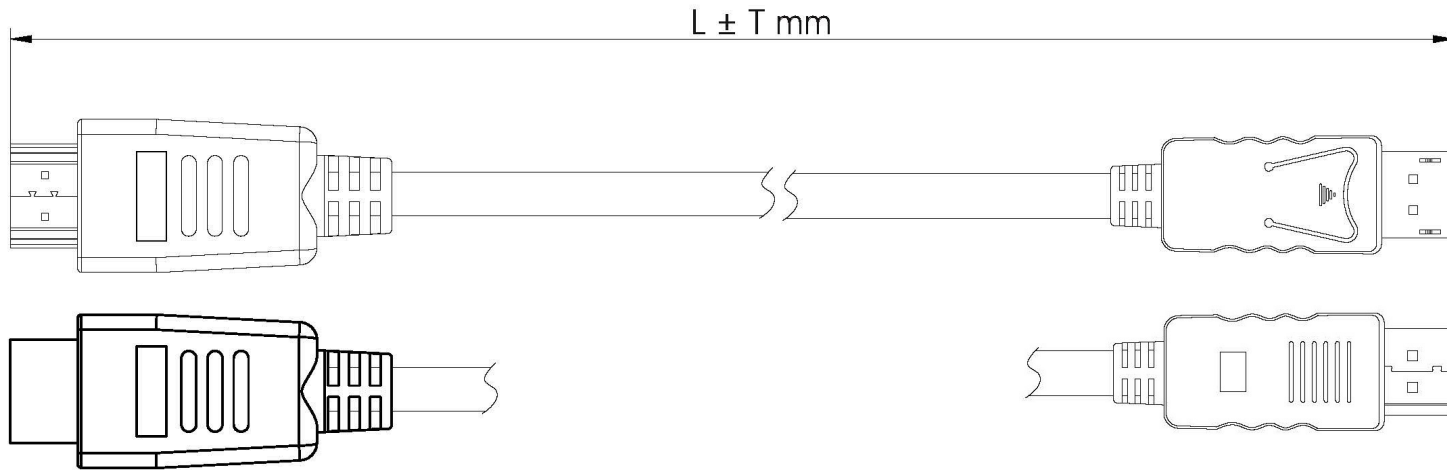

**Datenblatt - Fiche technique - Data sheet
11.04.5780**

ROLINE DisplayPort Kabel DP – HDTV, ST/ST, 1,0m

ROLINE Câble DisplayPort DP – HDTV, M/M, 1,0m

ROLINE DisplayPort Cable, DP – HDTV, M/M, 1 m

SPECIFICATION:

1. Cable: UL20276 (32AWG*1P+D+AL/MY)x5P + 32AWGx5C + AL + D + Braid(AL), Jacket PVC Black, OD=5.5±0.2mm(No LOGO)
2. Connector: DP(M), Soldering Type with Latch, Black Insulator, Nickel Plating
3. Case: DP(M) Black, Under Cover
4. Case: DP(M) Black, Upper Cover
5. Connector: DP to HDTV A/M Black Insulator, PCBA, Nickel Plating
6. Inner Mold: LDPE (RoHS)-PE101
7. Outer Mold: 60P Black PVC

Table:

	Length	Tolerance
1	1000 mm	±20 mm
2	2000 mm	±30 mm
3	3000 mm	±50 mm

REV.	DATE	CONTENTS OF CHANGE	DESIGNER	TOL ±								APPROVAL	CHECK	DATE			
				RANGE	Pla	Met	Ins	Por	Cab	Pac	Gas				DIS		
①				0~6	0.1	0.1	0.1	0.2	0.5	1	0.5	0.2	PHILIP	PHILIP	2015-08-28		
②				6~30	0.1	0.1	.15	.25	1	1	0.5	.25					
③				30~80	0.1	.15	0.2	0.3	2	1.5	1	0.3					
④				80~180	.15	.15	.25	0.3	2	2	1	.45					
⑤				180~315	.15	0.2	0.3	0.4	2.5	2	1	0.6					
				315~800	0.2	0.3	0.4	0.5	3	3	2	1.1	⑥	SCALE	1:1	UNIT	MM

Item No. 11.04.5780, 11.04.5781, 11.04.5782

ROLINE DisplayPort Cable, DP-HDTV, M/M, black