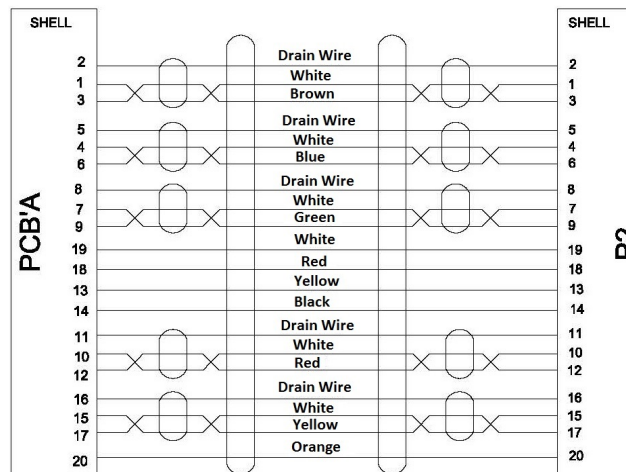

**Datenblatt - Fiche technique - Data sheet
11.04.5780**

ROLINE DisplayPort Kabel DP – HDTV, ST/ST, 1,0m

ROLINE Câble DisplayPort DP – HDTV, M/M, 1,0m

ROLINE DisplayPort Cable, DP – HDTV, M/M, 1 m

SPECIFICATION:

1. Cable: UL20276 (32AWG*1P+D+AL/MY)x5P + 32AWGx5C + AL + D + Braid(AL), Jacket PVC Black, OD=5.5±0.2mm(No LOGO)
2. Connector: DP(M), Soldering Type with Latch, Black Insulator, Nickel Plating
3. Case: DP(M) Black, Under Cover
4. Case: DP(M) Black, Upper Cover
5. Connector: DP to HDTV A/M Black Insulator, PCBA, Nickel Plating
6. Inner Mold: LDPE (RoHS)-PE101
7. Outer Mold: 60P Black PVC