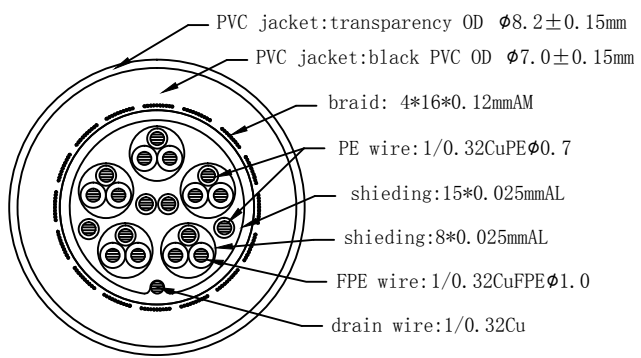

REV.	DESCRIPTION	DATE
A		2016-7-27
B		

**Cable Specifications:**

**Pin Assignment**

- test standard:
- 100% pass open circuit, short circuit, dislocation test.
  - On-resistance: 3Ω Max
  - Insulation resistance: 5MBΩ Min/DC300V/10ms
  - 100% pass 4k TV test

**BOM LIST**

NO.	SPECIFICATIONS
1	HDMI2.0V 28AWG OD:8.2 (1/0.32Cu*1P+1/0.32Cu+AL)*5+1/0.32Cu*4C+AL+D1/0.32Cu+64AM+PVC
2	Gun black zinc alloy shell
3	clear PE inner molding
4	HDMI 19 Pin connector nickel plated

ITEM NUMBER	11.04.5684			DRAWER	YU
TITLE	ROLINE HDMI Ultra HD Cable + Ethernet, 7.5m, black			CHECKED	
MATERIAL		SCALE		APPROVED	
REV.	A	UNIT	INCH		
DRAWING NO:	<b>SECOMP</b>				