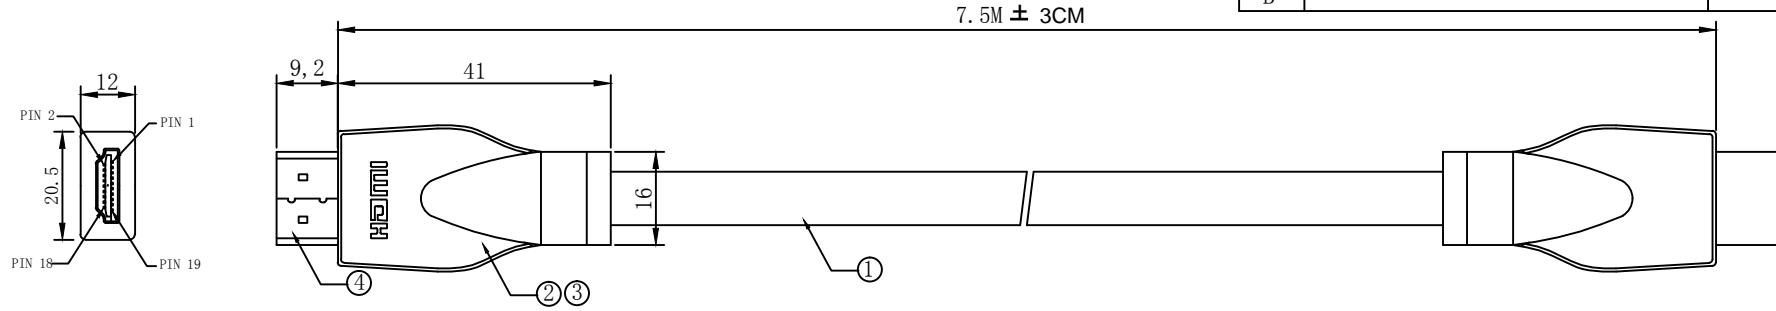

REV.	DESCRIPTION	DATE
A		2016-7-27
B		

**Cable Specifications:**

**Pin Assignment**

- test standard:
- 100% pass open circuit, short circuit, dislocation test.
  - On-resistance: 3Ω Max
  - Insulation resistance: 5MBΩ Min/DC300V/10ms
  - 100% pass 4k TV test

**BOM LIST**

NO.	SPECIFICATIONS
1	HDMI2.0V 28AWG OD:8.2 (1/0.32Cu*1P+1/0.32Cu+AL)*5+1/0.32Cu*4C+AL+D1/0.32Cu+64AM+PVC
2	Gun black zinc alloy shell
3	clear PE inner molding
4	HDMI 19 Pin connector nickel plated

ITEM NUMBER	11.04.5684			DRAWER	YU
TITLE	ROLINE HDMI Ultra HD Cable + Ethernet, 7.5m, black			CHECKED	
MATERIAL		SCALE		APPROVED	
REV.	A	UNIT	INCH		
DRAWING NO:	<b>SECOMP</b>				