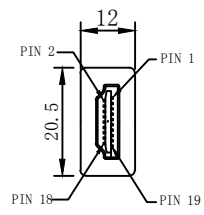

REV.	DESCRIPTION	DATE
A		2016-7-27
B		

**Cable Specifications:**

**Pin Assignment**

- test standard:
- 100% pass open circuit, short circuit, dislocation test.
  - On-resistance: 3Ω Max
  - Insulation resistance: 5MBΩ Min/DC300V/10ms
  - 100% pass 4k TV test

**BOM LIST**

NO.	SPECIFICATIONS
1	HDMI2.0V 28AWG OD:8.2 (1/0.32Cu*1P+1/0.32Cu+AL)*5+1/0.32Cu*4C+AL+D1/0.32Cu+64AM+PVC
2	Gun black zinc alloy shell
3	clear PE inner molding
4	HDMI 19 Pin connector nickel plated

ITEM NUMBER	11.04.5684			DRAWER	YU
TITLE	ROLINE HDMI Ultra HD Cable + Ethernet, 7.5m, black			CHECKED	
MATERIAL		SCALE		APPROVED	
REV.	A	UNIT	INCH		
DRAWING NO:	<b>SECOMP</b>				