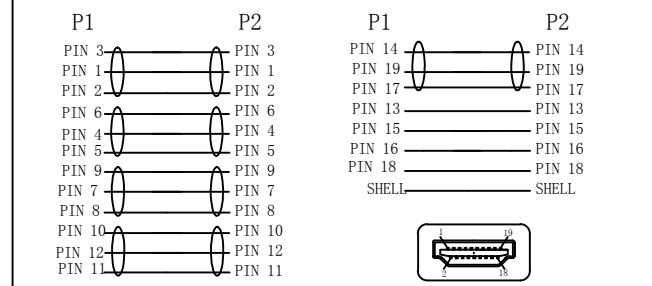

REV.	DESCRIPTION	DATE
A		2016-7-27
B		

**Cable Specifications:**

**Pin Assignment**

- test standard:
- 100% pass open circuit, short circuit, dislocation test.
  - On-resistance: 3Ω Max
  - Insulation resistance: 5MBΩ Min/DC300V/10ms
  - 100% pass 4k TV test

**BOM LIST**

NO.	SPECIFICATIONS
1	HDMI2.0V 28AWG OD:8.2 (1/0.32Cu*1P+1/0.32Cu+AL)*5+1/0.32Cu*4C+AL+D1/0.32Cu+64AM+PVC
2	Gun black zinc alloy shell
3	clear PE inner molding
4	HDMI 19 Pin connector nickel plated

ITEM NUMBER	11.04.5684			DRAWER	YU
TITLE	ROLINE HDMI Ultra HD Cable + Ethernet, 7.5m, black			CHECKED	
MATERIAL		SCALE		APPROVED	
REV.	A	UNIT	INCH		
DRAWING NO:	<b>SECOMP</b>				