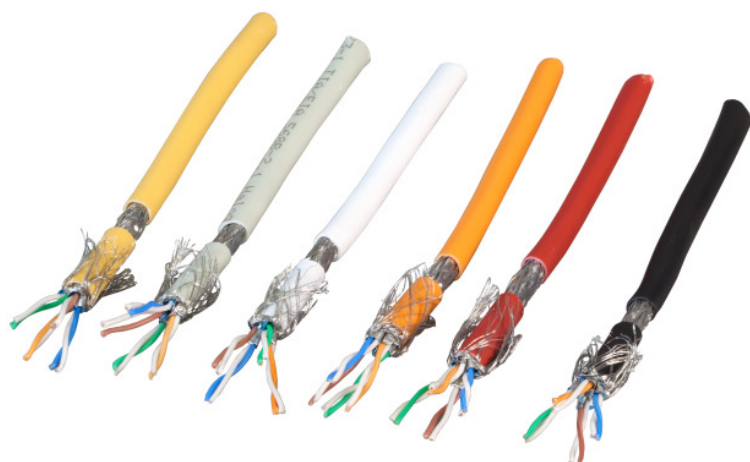

DATASHEET

Raw cable Cat.7, S/FTP, LSZH

Cat.7

FRNC-B

Description

The patch cable MK7104 is constructed for transmissions up to 600 MHz and exceeds with the electrical transmission properties and requirements of the category 7. With this cable transmission rates up to 10 GBit according to IEEE 802.3 are possible.

General data

Cable type | EFB MK7104

Cable construction

Cable structure	S/FTP
Category	7
Conductor category	Class 2 = stranded
Conductor material	CU, tinned
AWG-size/quantity of cores	26/7
Screen over stranding	braiding
Stranding element	pairs
Screen over stranding element	foil
Core insulation	foam-skin PE
Core identification	colour

Cable sheath

Material outer sheath	FRNC-B
Flame retardant	acc. EN 60332-1

Electrical characteristics

Max. Frequency | 600 MHz

Available variants

DATASHEET

Raw cable Cat.7, S/FTP, LSZH

Article no.	Title	Length	Colour outer sheath	Number of cores	Type	Outer diameter approx.
MK7104.100B	Raw cable Cat.7, S/FTP, LSZH, black, 100m ring	100.0 m	black	8	simplex	6.5
MK7104.100BL	Raw cable Cat.7, S/FTP, LSZH, blue, 100m ring	100.0 m	blue	8	simplex	6.5
MK7104.100BR	Raw cable Cat.7, S/FTP, LSZH, brown, 100m ring	100.0 m	brown	8	simplex	6.5
MK7104.100G	Raw cable Cat.7, S/FTP, LSZH, grey, 100m ring	100.0 m	grey	8	simplex	6.5
MK7104.100GR	Raw cable Cat.7, S/FTP, LSZH, green, 100m ring	100.0 m	green	8	simplex	6.5
MK7104.100LR	Raw cable Cat.7, S/FTP, LSZH, light green, 100m ring	100.0 m	light green	8	simplex	6.5
MK7104.100O	Raw cable Cat.7, S/FTP, LSZH, orange, 100m ring	100.0 m	orange	8	simplex	6.5
MK7104.100P	Raw cable Cat.7, S/FTP, LSZH, pink, 100m ring	100.0 m	magenta	8	simplex	6.5
MK7104.100R	Raw cable Cat.7, S/FTP, LSZH, red, 100m ring	100.0 m	red	8	simplex	6.5
MK7104.100V	Raw cable Cat.7, S/FTP, LSZH, violet, 100m ring	100.0 m	violet	8	simplex	6.5
MK7104.100W	Raw cable Cat.7, S/FTP, LSZH, white, 100m ring	100.0 m	white	8	simplex	6.5
MK7104.100Y	Raw cable Cat.7, S/FTP, LSZH, yellow, 100m ring	100.0 m	yellow	8	simplex	6.5